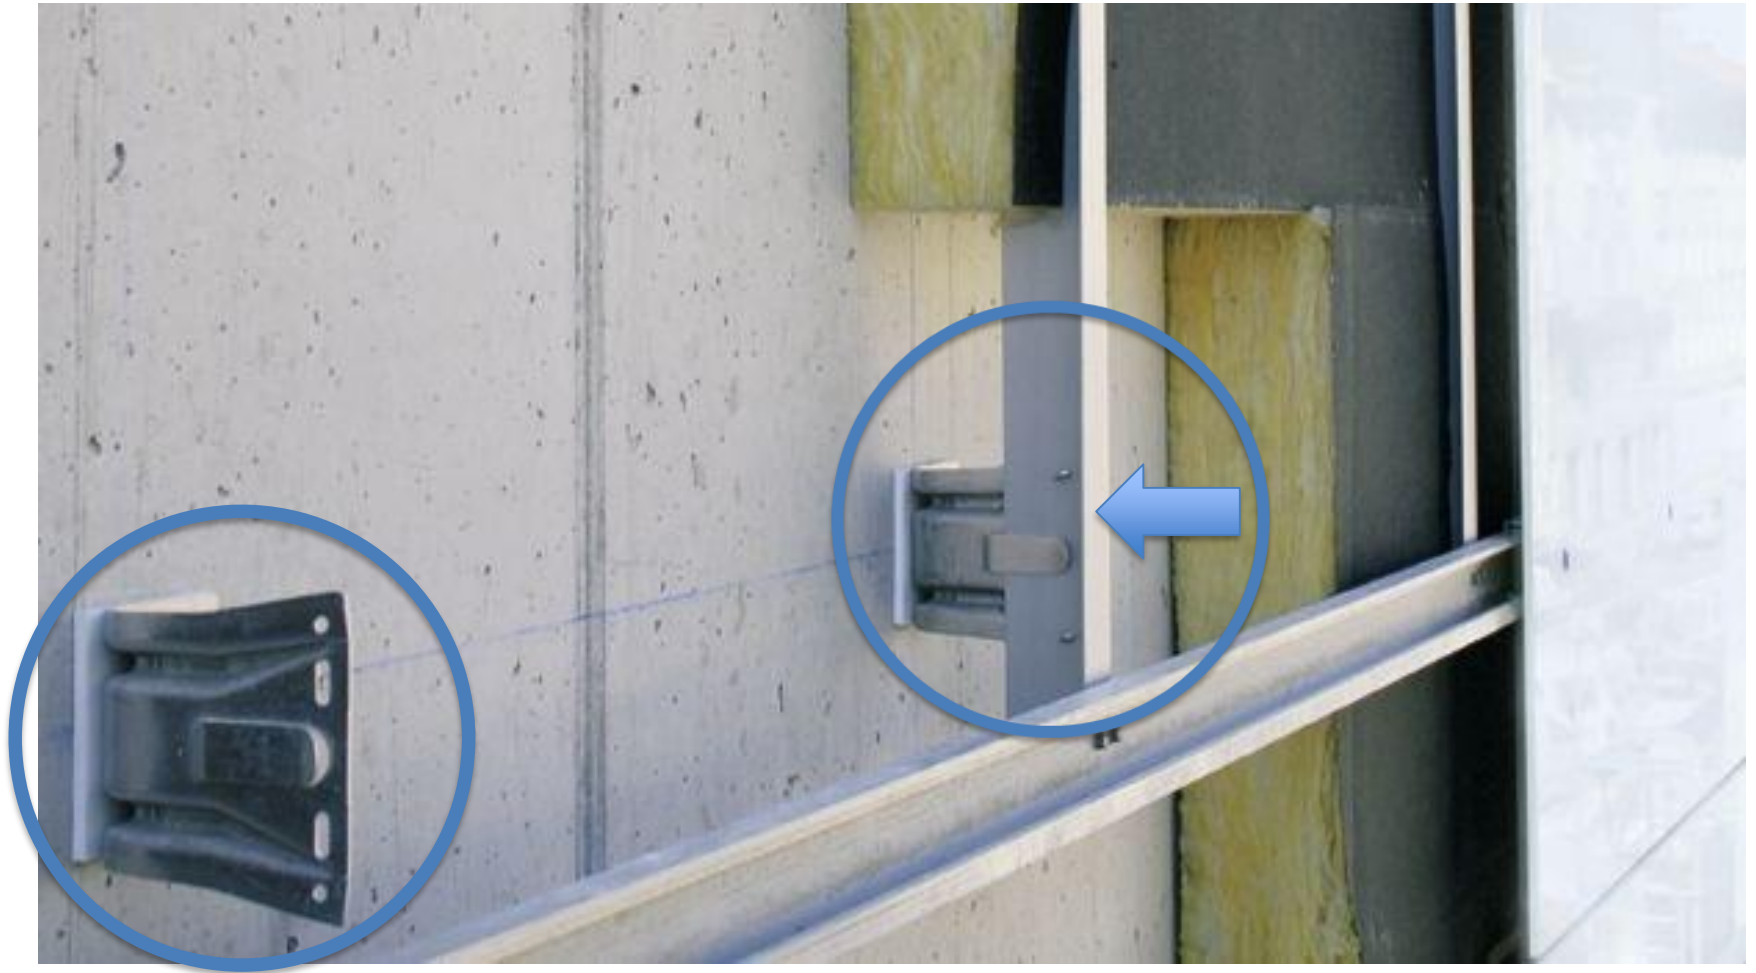

A tartószerkezet